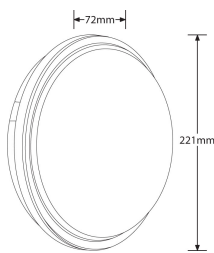

Product Image:

Product Features:

- IP65 rated polycarbonate white housing
- Integrated driver for slim profile
- Wall or ceiling mountable with 20mm knockouts
- Available in a wide range of sizes and shapes to suit multiple installation requirements
- Interchangeable bezel options available (sold separately)
- Impact resistant - IK06 rating
- 1.5kV surge protection
- 3 year warranty

20W Polycarbonate IP65 Round LED Utility Bulkhead

Line Drawing Image

Product Specs:

Technology	LED	Number of LEDs	120
Lifetime L70 (hrs)	25000	Input Voltage	220~240V AC
Input Frequency	50/60HZ	Surge Protection (kV)	1.5
Power Factor	0.5	Dimmable	No
IP Rating	IP65	IK Rating	IK06
Optic Material	PC	Height (mm)	72
Overall Diameter (mm)	221		